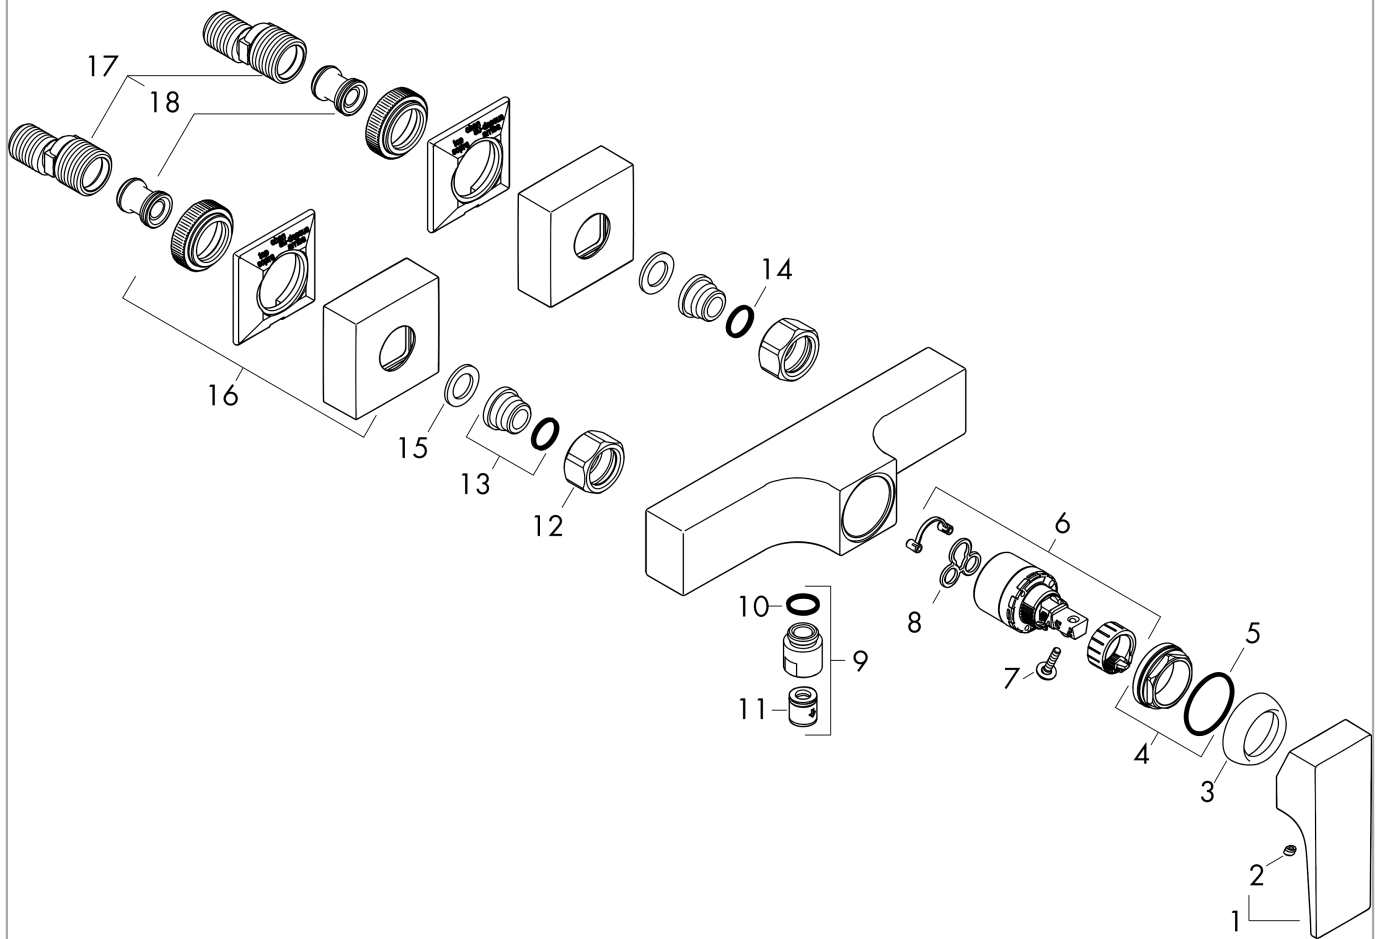

Metropol

Single lever shower mixer for exposed installation with lever handle

Surfaces: **Polished Gold Optic** Article Number: **32560990**

Description

product features

- 1 function
- connection type: s-shaped connections
- centre distance: 150 ± 12 mm
- maximum flow rate at 3 bar: 16 l/min
- flow rate of hand shower at 3 bar: 16 l/min
- ceramic cartridge
- min. operating pressure: 1 bar
- max. operating pressure: 10 bar
- temperature limitation adjustable
- non-return valve
- with silencer
- hose connection DN15
- connection dimension: DN15

Design awards

Product image

Scale drawing

Metropol
Single lever shower mixer for exposed installation with lever handle
 Surfaces: **Polished Gold Optic** Article Number: **32560990**

Flowchart

Metropol
Single lever shower mixer for exposed installation with lever handle
 Surfaces: **Polished Gold Optic** Article Number: **32560990**

Exploded Drawing

Year of production: >11/19

Metropol

Single lever shower mixer for exposed installation with lever handle

Surfaces: **Polished Gold Optic** Article Number: **32560990**

Spare part list

Year of production: >11/19

Pos.	Description	Article Number	Price	PU
1	handle	93075990	-	1
2	screw cover	96338000	-	1
3	flange	97406990	-	1
4	nut	97209000	-	1
5	O-Ring 32x2	98193000	-	1
6	cartridge, assy	92730000	-	1
7	locking screw for handle	95140000	-	1
8	seal	95008000	-	1
9	Hose Connection	96044990	-	1
10	O-ring 14x2	98129000	-	1
11	set of non return valves DW 15	94074000	-	1
12	set of nuts	96157990	-	1
13	connecting thread	97220000	-	1
14	O-ring 15x2	98163000	-	1
15	filter packing	96922000	-	1
16	escutcheon	93077990	-	1
17	set of S-unions (±12 mm)	94140000	-	1
18	noise reduction	96429000	-	1