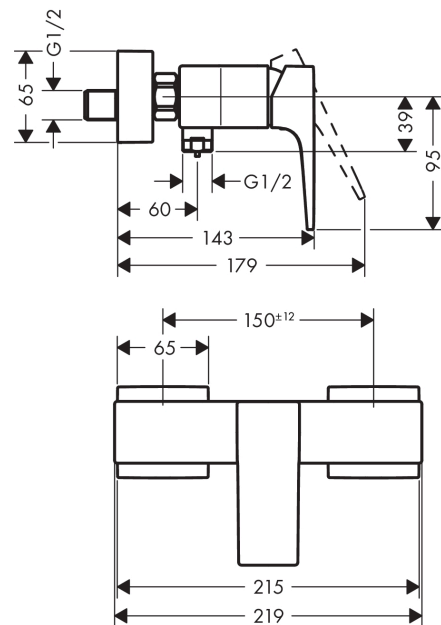

Metropol

Single lever shower mixer for exposed installation with lever handle

Surfaces: **Polished Gold Optic** Article Number: **32560990**

Description

product features

- 1 function
- connection type: s-shaped connections
- centre distance: 150 ± 12 mm
- maximum flow rate at 3 bar: 16 l/min
- flow rate of hand shower at 3 bar: 16 l/min
- ceramic cartridge
- min. operating pressure: 1 bar
- max. operating pressure: 10 bar
- temperature limitation adjustable
- non-return valve
- with silencer
- hose connection DN15
- connection dimension: DN15

Design awards

Product image

Scale drawing

Metropol
Single lever shower mixer for exposed installation with lever handle
 Surfaces: **Polished Gold Optic** Article Number: **32560990**

Flowchart

Metropol
Single lever shower mixer for exposed installation with lever handle
 Surfaces: **Polished Gold Optic** Article Number: **32560990**

Exploded Drawing

Year of production: >11/19

Metropol

Single lever shower mixer for exposed installation with lever handle

Surfaces: **Polished Gold Optic** Article Number: **32560990**

Spare part list

Year of production: >11/19

Pos.	Description	Article Number	Price	PU
1	handle	93075990	-	1
2	screw cover	96338000	-	1
3	flange	97406990	-	1
4	nut	97209000	-	1
5	O-Ring 32x2	98193000	-	1
6	cartridge, assy	92730000	-	1
7	locking screw for handle	95140000	-	1
8	seal	95008000	-	1
9	Hose Connection	96044990	-	1
10	O-ring 14x2	98129000	-	1
11	set of non return valves DW 15	94074000	-	1
12	set of nuts	96157990	-	1
13	connecting thread	97220000	-	1
14	O-ring 15x2	98163000	-	1
15	filter packing	96922000	-	1
16	escutcheon	93077990	-	1
17	set of S-unions (±12 mm)	94140000	-	1
18	noise reduction	96429000	-	1