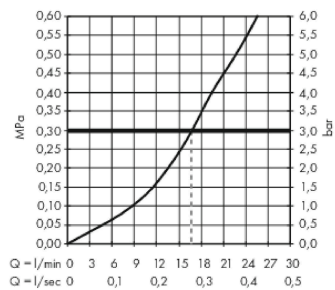

Metropol
Single lever shower mixer for exposed installation with lever handle
Surfaces: **Polished Gold Optic**   Article Number: **32560990**

Flowchart